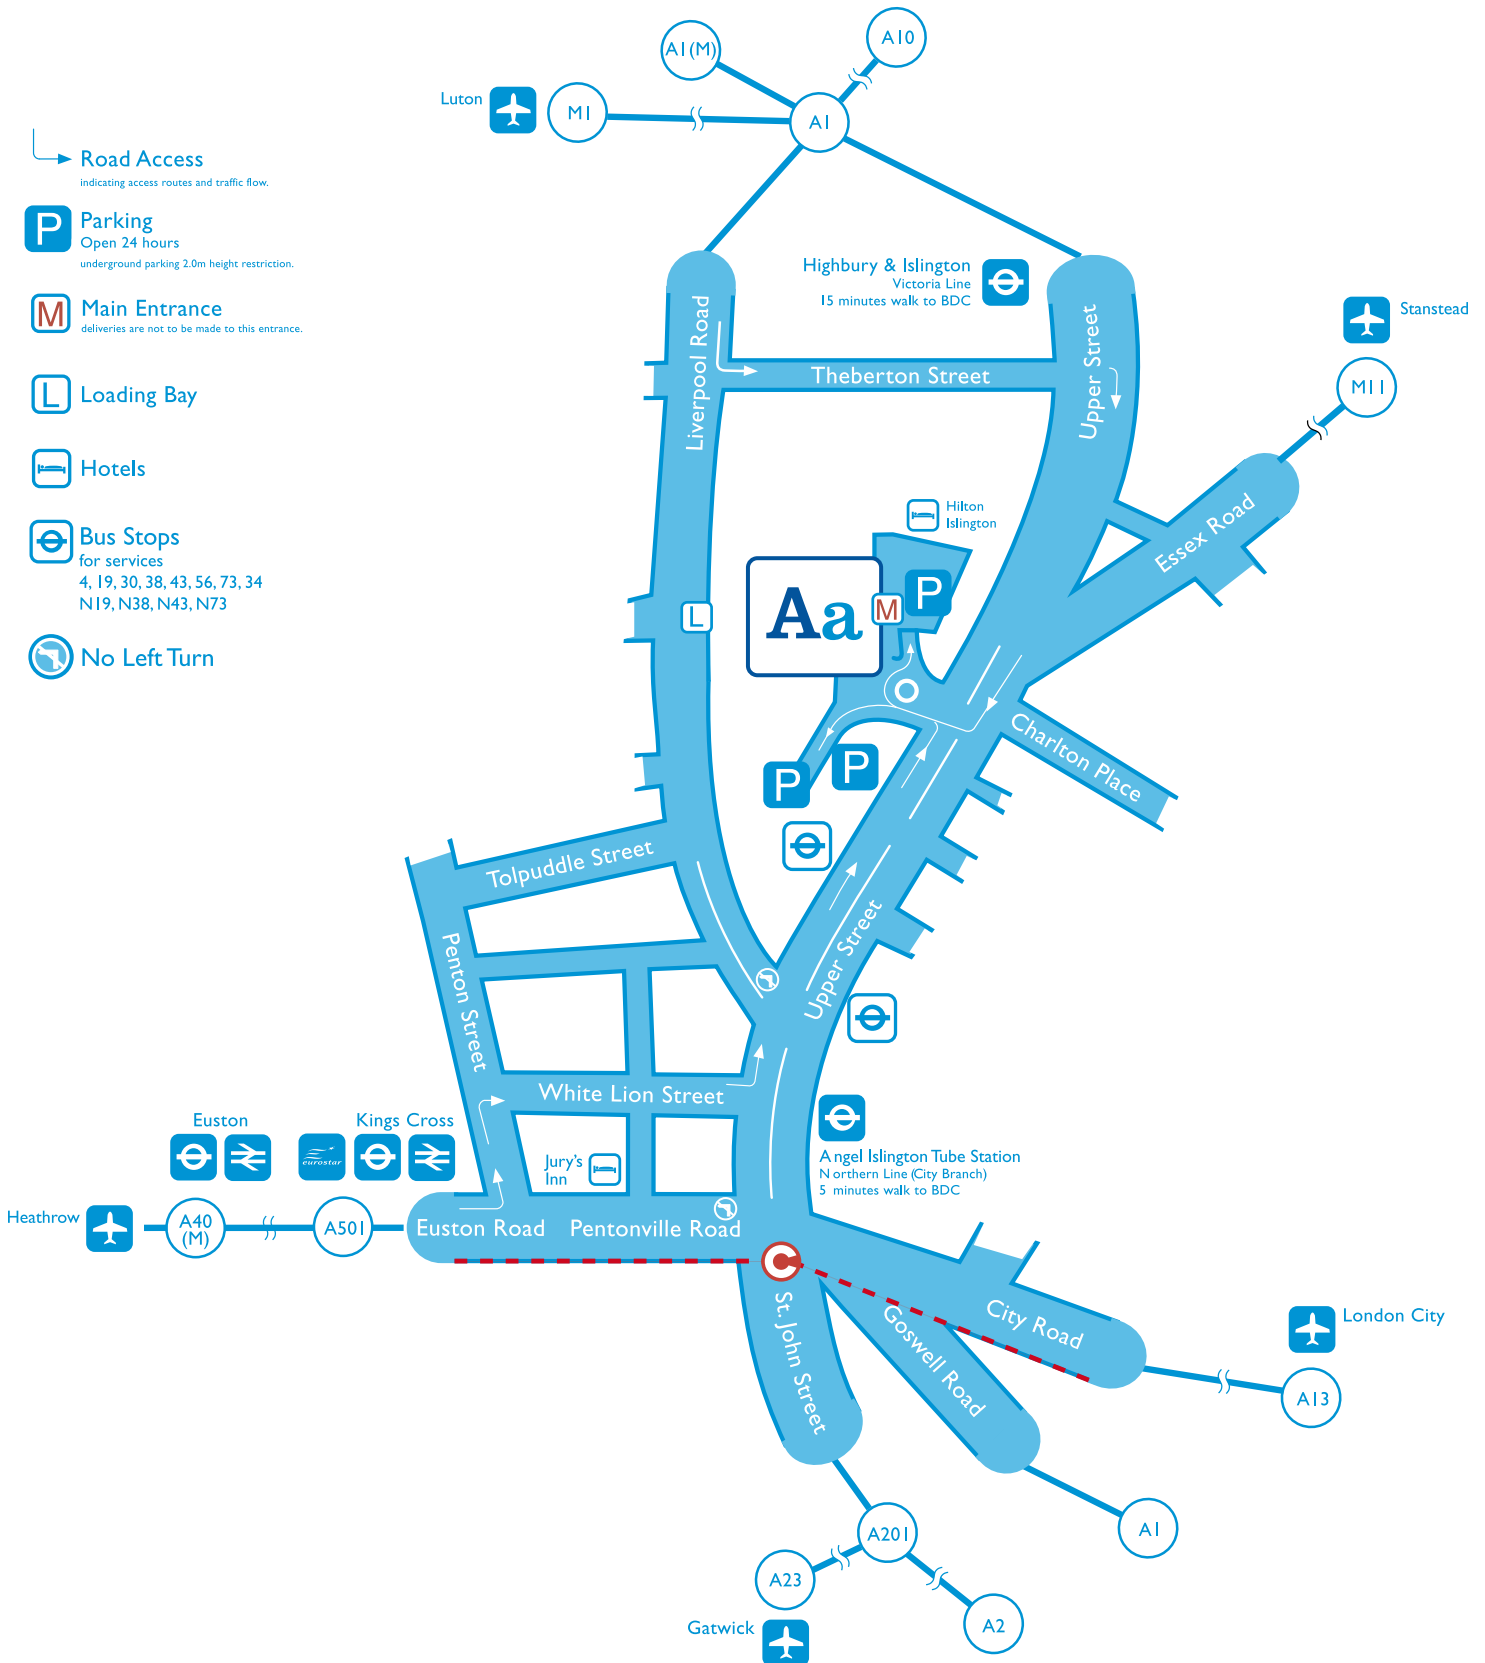

Location Map

Alexander Ash Consulting
Business Design Centre
52 Upper Street, Islington, London, NI 0QH

Tel: +44 (0)207 688 8440, Fax: +44 (0)207 681 2967

E-mail: Info@alexanderash.com
www.alexanderash.com